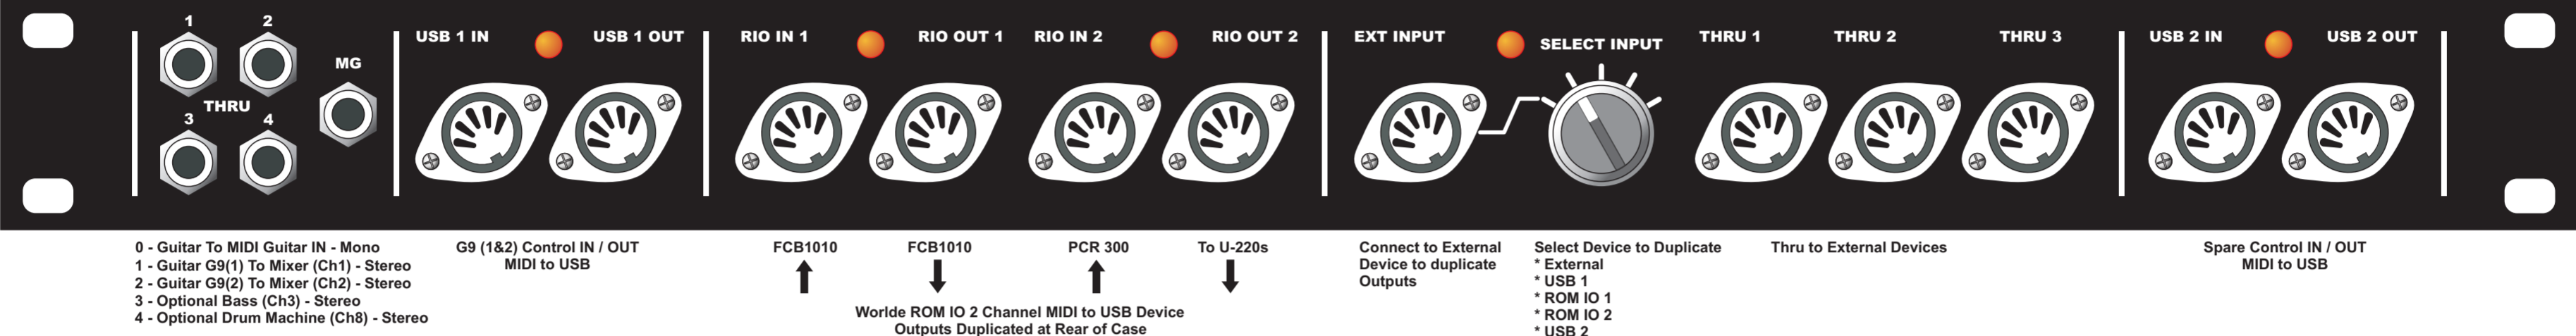

1 RU - L 408.3mm H 44.5mm

FRONT