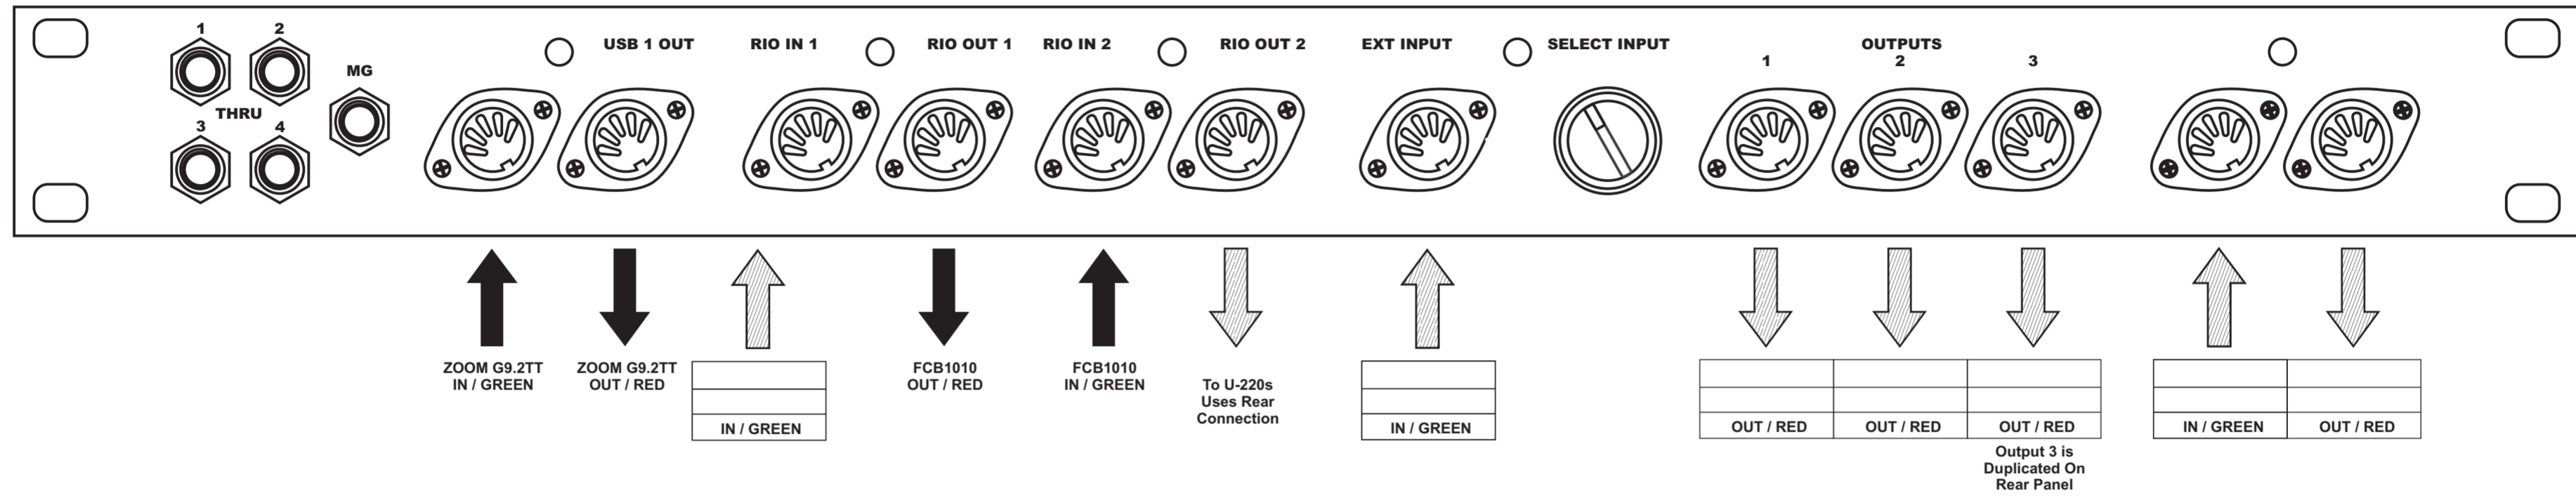

G9 (1&2) Control IN / OUT  
MIDI to USB

World ROM IO 2 Channel MIDI to USB Device  
Outputs Duplicated at Rear of Case

Connect to Internal  
Or External Devices  
To duplicate Outputs  
6 Input Options  
3 Outputs  
(Output 3 Duplicated at Rear)

# REAR

Exit Port for  
USB Cables